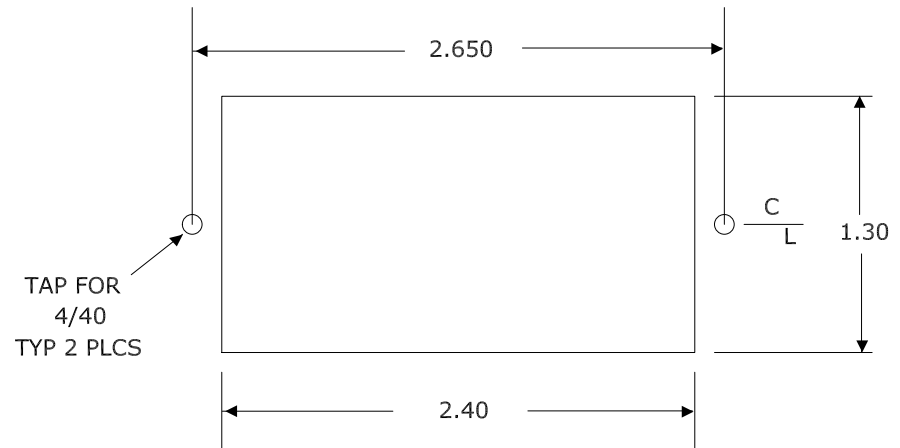

FRONT VIEW

MOUNTING HOLE CUTOUT

REVISIONS			 427 Hillcrest Way Redwood City, CA 94062		
NO.	DATE	BY	<h1>301 DIMENSIONS</h1>		
1					
2					
3					
4					
5			Drawn by: RGW Approved by: DNT Size: A	Date: 9-11-96 Sheet: 1 Scale: NONE	Drawing Number: <h1>301-013</h1>