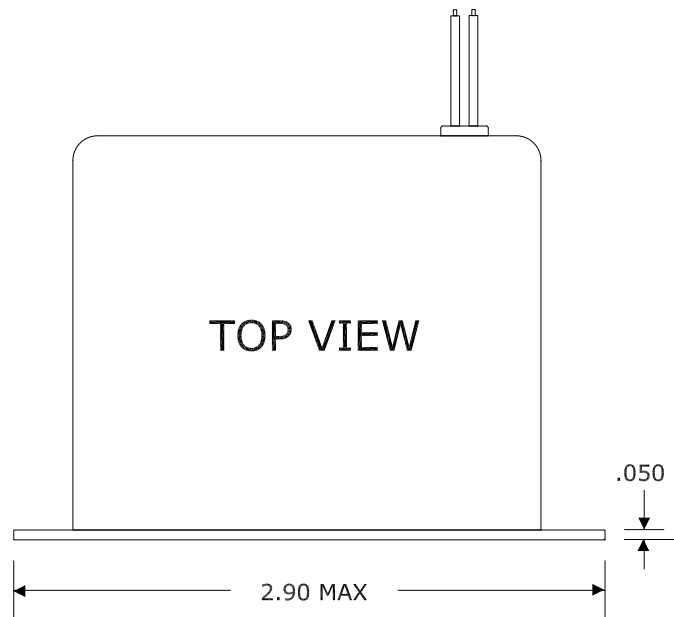

FRONT VIEW

MOUNTING HOLE CUTOUT

REVISIONS			 427 Hillcrest Way Redwood City, CA 94062		
NO.	DATE	BY	<h1>301 DIMENSIONS</h1>		
1					
2					
3					
4					
5			Drawn by: RGW Approved by: DNT Size: A	Date: 9-11-96 Sheet: 1 Scale: NONE	Drawing Number: <h1>301-013</h1>