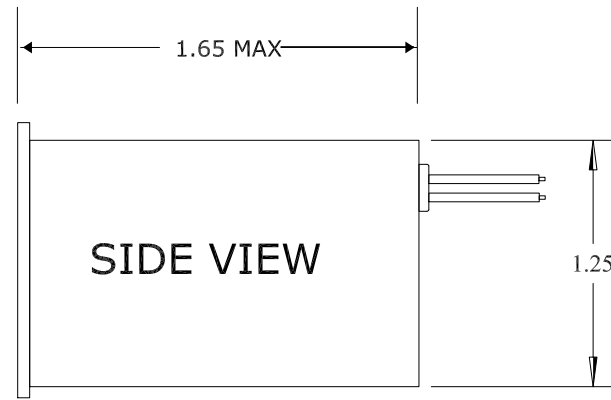

FRONT VIEW

MOUNTING HOLE CUTOUT

REVISIONS			 427 Hillcrest Way Redwood City, CA 94062		
NO.	DATE	BY	<h1>301 DIMENSIONS</h1>		
1					
2					
3					
4					
5			Drawn by: RGW Approved by: DNT Size: A	Date: 9-11-96 Sheet: 1 Scale: NONE	Drawing Number: <h1>301-013</h1>