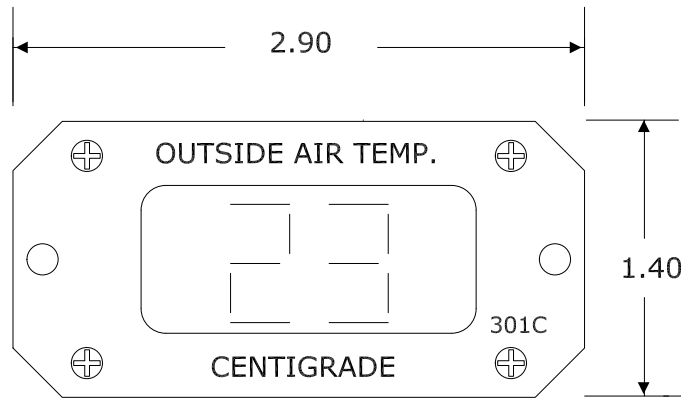

FRONT VIEW

MOUNTING HOLE CUTOUT

REVISIONS			 427 Hillcrest Way Redwood City, CA 94062		
NO.	DATE	BY	<h1>301 DIMENSIONS</h1>		
1					
2					
3					
4					
5			Drawn by: RGW Approved by: DNT Size: A	Date: 9-11-96 Sheet: 1 Scale: NONE	Drawing Number: <h1>301-013</h1>