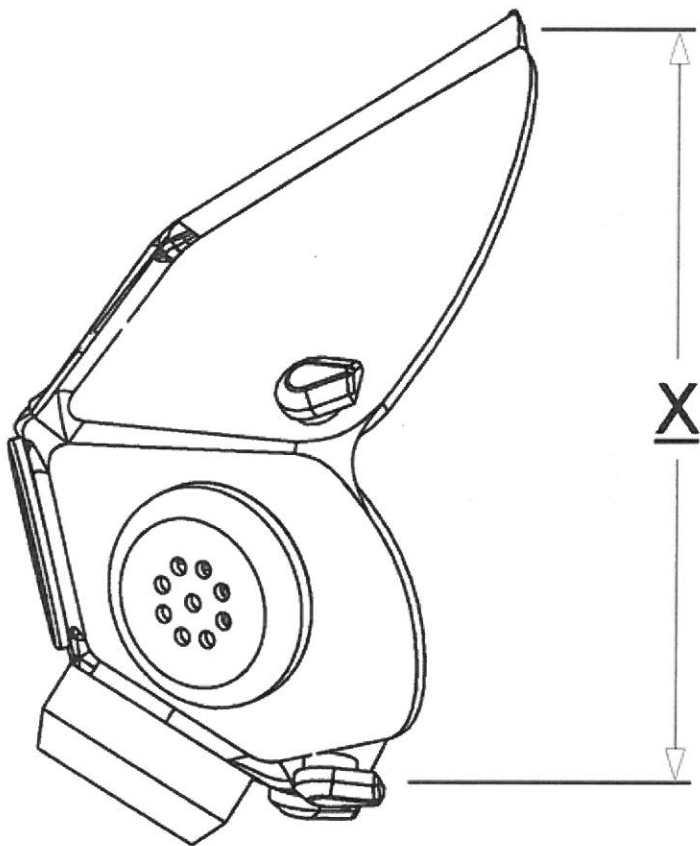

X (in)	X (cm)	SIZE
4.25	10.8	Small
4.75	12.1	Medium
5.12	13	Large

### Sizing Chart

(1)

Measure from the bridge of your nose to the bottom of your chin.

(2)

Compare your measurement to the table at the left to choose best fit.

---

The **ALPS** Series of masks are available in **small, medium and large**.